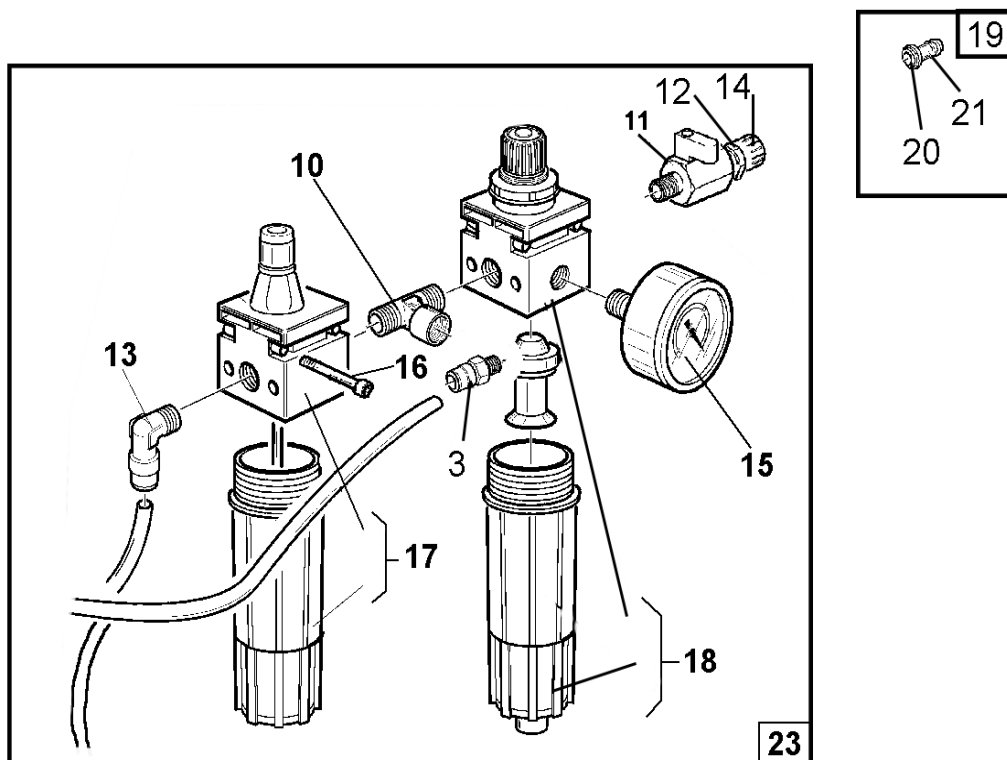

Rif. Ref.	Codice Code	Descrizione Articolo	Description	Description	Beschreibung
3	4198884	RACCORDO S6510 1/4"-8 S.R.	QUICK UNION 1/4"	RACCORD RAPIDE 1/4"	"SCHNELLANSCHLUSS 1/4""
10	4198973	RACCORDO 2090 1/4" MFM	UNION 1/4"	RACCORD 1/4"	"ANSCHLUSS 1/4""
11	4196354	VALVOLA MVS 2901 DF 1/4"	VALVE MVS 2901 DF 1/4"	SOUPAPE MVS 2901 DF 1/4"	"VENTIL MVS 2901 DF 1/4""
12	4192995	RACCORDO PER DADO FRESATO 1/4"	UNION FOR NUT 1/4"	RACCORD POUR ECROU 1/4"	ANSCHLUSS FUER MUTTER 1/4"
13	4198883	RACCORDO S6500 1/4"-8 S.RAPIDO	QUICK UNION 1/4"	RACCORD RAPIDE 1/4"	"SCHNELLANSCHLUSS 1/4""
14	4199077	DADO FRESATO 11A 1/4"	NUT 1/4"	ECROU 1/4"	"MUTTER 1/4""
15	4198071	MANOMETRO D.40 0-25BAR/PSI/KPA	PRESSURE GAUGE D.40	MANOMETRE D.40	MANOMETER D.40
16	4399905	VITE TE 4x12 8.8 ZNT 5739 (K)	SCREW 4x12	VIS 4x12	SCHRAUBE 4x12
17	4192928	LUBRIFICATORE	LUBRICATOR	HUILEUR	SCHMIERER
18	4192888	FILTRO REGOLATORE	FILTER REGULATOR	REGULATEUR	REGLER
19	2012981	GR.INGR.ARIA "USA" SMTG	AIR CONNECTION UNIT "USA"	ENSEMBLE ENTREE D'AIR "USA"	LUFTEINLASS-GRUPPE "USA"
20	4198938	RACCORDO 11021 1/4" M USA	UNION 1/4"	RACCORD 1/4"	"ANSCHLUSS 1/4""
21	4196344	ATTACCO BAIONETTA 100F 1/4"	BAYONET JOINT 1/4"	ATTELAGE	VERBINDUNGSSTUECK
23	2042797	GR. LUBRIFICATORE + FILTRO REG. "THB"	LUBRICATOR UNIT + FILTER	GR. LUBRIFICATEUR + FILTRE	OELER + FILTER