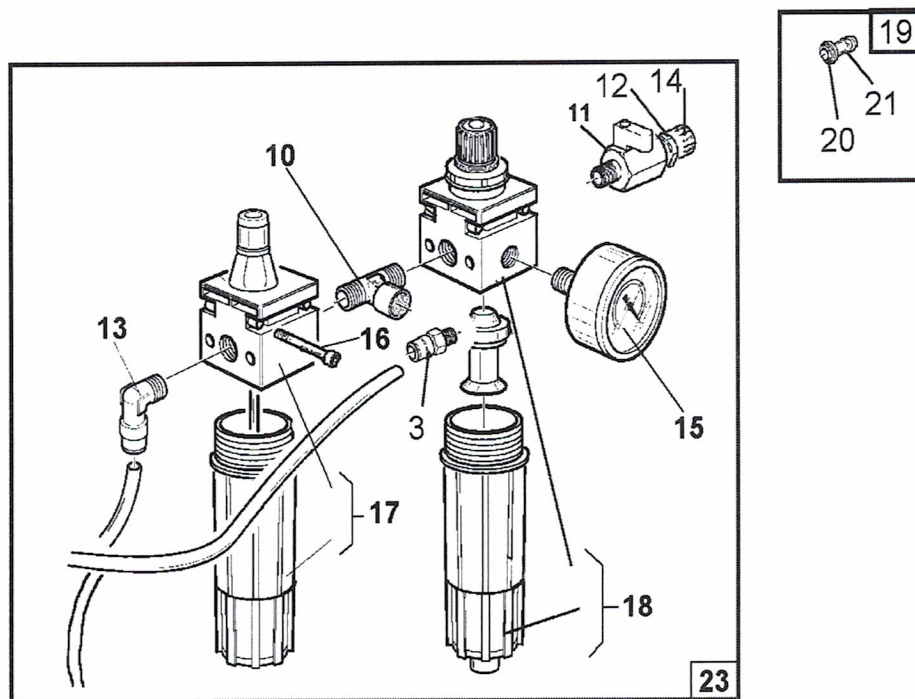

Rif. Ref.	Codice Code	Descrizione Articolo	Description	Description	Beschreibung
3	4198884	RACCORDO S6510 1/4"-8 S.R.	QUICK UNION 1/4"	RACCORD RAPIDE 1/4"	"SCHNELLANSCHLUSS 1/4""
10	4198973	RACCORDO 2090 1/4" MFM	UNION 1/4"	RACCORD 1/4"	"ANSCHLUSS 1/4""
11	4196354	VALVOLA MVS 2901 DF 1/4"	VALVE MVS 2901 DF 1/4"	SOUPAPE MVS 2901 DF 1/4"	"VENTIL MVS 2901 DF 1/4""
12	4192995	RACCORDO PER DADO FRESATO 1/4"	UNION FOR NUT 1/4"	RACCORD POUR ECROU 1/4"	ANSCHLUSS FUER MUTTER 1/4"
13	4198883	RACCORDO S6500 1/4"-8 S.RAPIDO	QUICK UNION 1/4"	RACCORD RAPIDE 1/4"	"SCHNELLANSCHLUSS 1/4""
14	4199077	DADO FRESATO 11A 1/4"	NUT 1/4"	ECROU 1/4"	"MUTTER 1/4""
15	4198071	MANOMETRO D.40 0-25BAR/PSI/KPA	PRESSURE GAUGE D.40	MANOMETRE D.40	MANOMETER D.40
16	4399905	VITE TE 4x12 8.8 ZNT 5739 (K)	SCREW 4x12	VIS 4x12	SCHRAUBE 4x12
17	4192928	LUBRIFICATORE	LUBRICATOR	HUILEUR	SCHMIERER
18	4192888	FILTRO REGOLATORE	FILTER REGULATOR	REGULATEUR	REGLER
19	2012981	GR.INGR.ARIA "USA" SMTG	AIR CONNECTION UNIT "USA"	ENSEMBLE ENTREE D'AIR "USA"	LUFTEINLASS-GRUPPE "USA"
20	4198938	RACCORDO 11021 1/4" M USA	UNION 1/4"	RACCORD 1/4"	"ANSCHLUSS 1/4""
21	4196344	ATTACCO BAIONETTA 100F 1/4"	BAYONET JOINT 1/4"	ATTELAGE	VERBINDUNGSSTUECK
23	2042797	GR. LUBRIFICATORE + FILTRO REG. "THB"	LUBRICATOR UNIT + FILTER	GR. LUBRIFICATEUR + FILTRE	OELER + FILTER